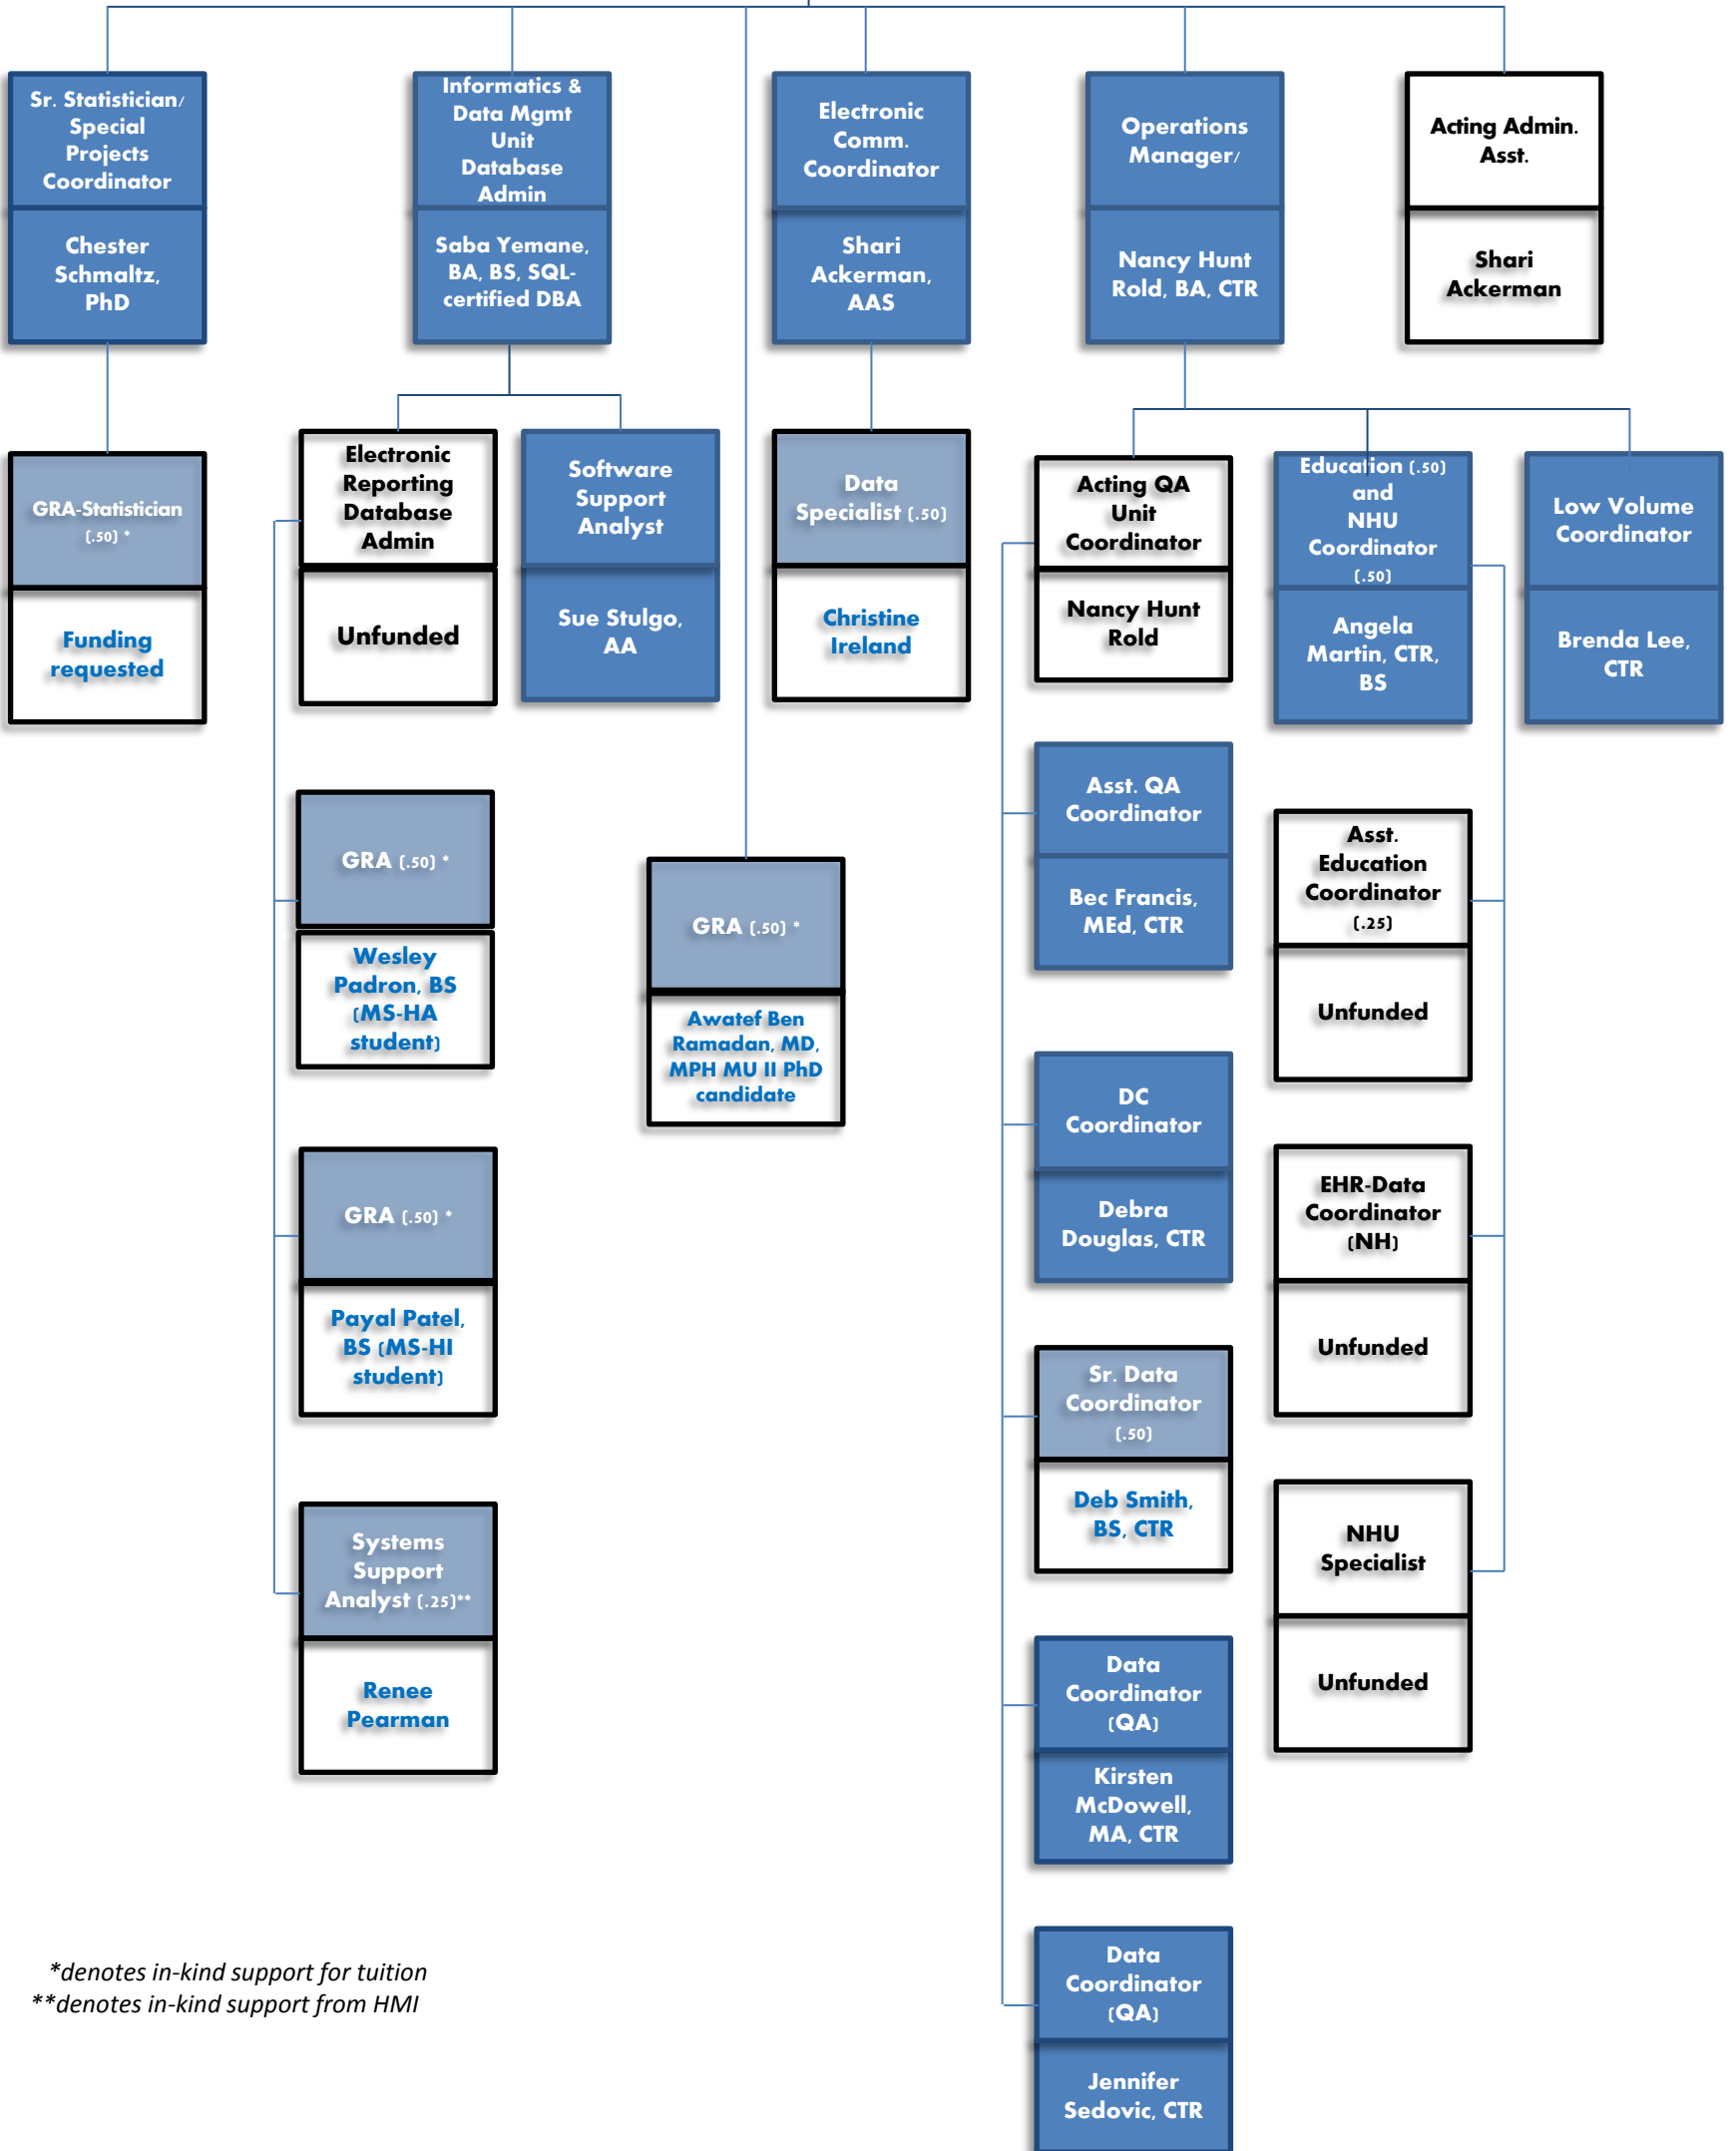

**Director, MCR-ARC**  
 Research Associate Professor, HMI  
 Jeannette Jackson-Thompson, MSPH, PhD

\*denotes in-kind support for tuition  
 \*\*denotes in-kind support from HMI